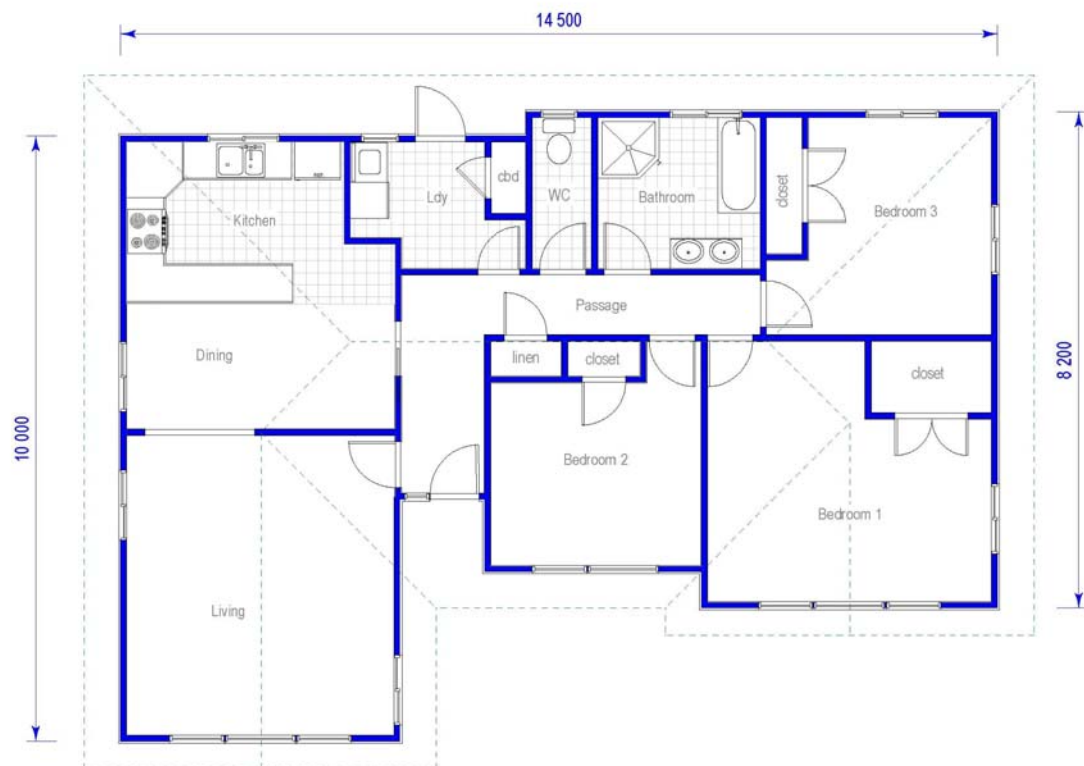

First Series

BF 125

Area:	123m ²
Page:	1 Of 1
Date:	16/07/2009