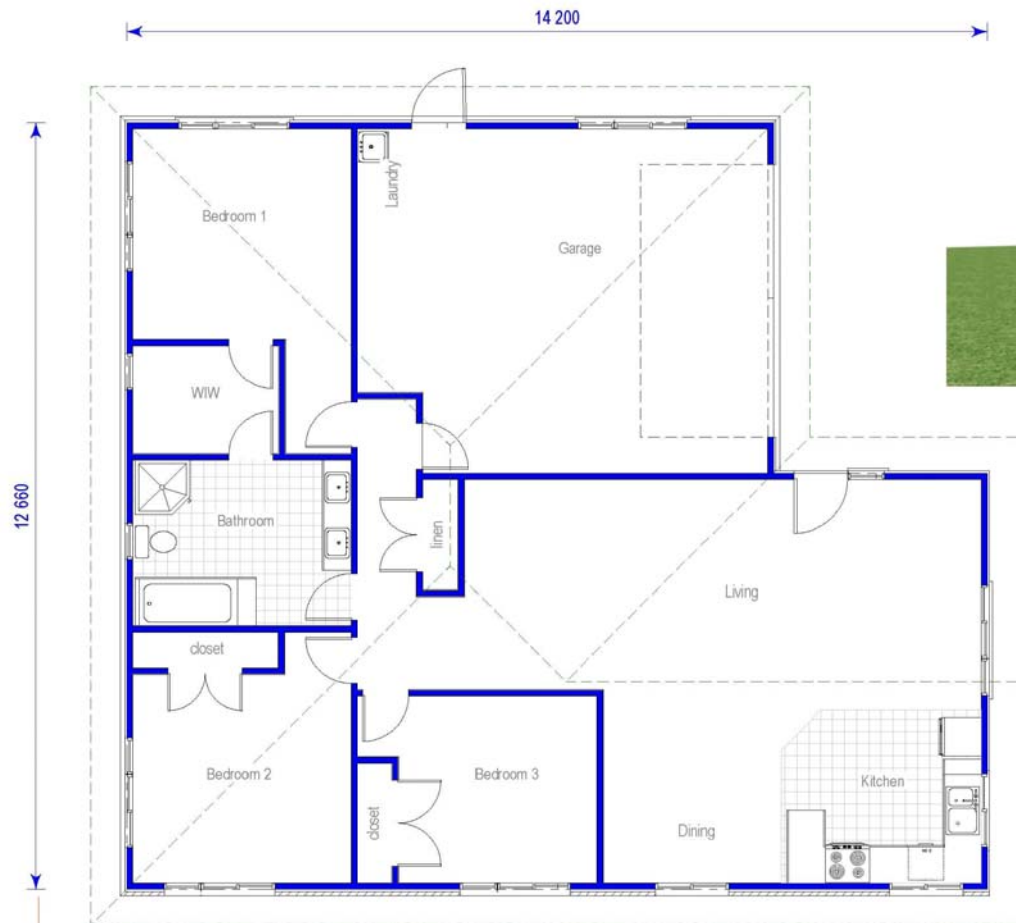

First Series

BF 160G

Area:	164m ²
Page:	1 Of 1
Date:	16/07/2009