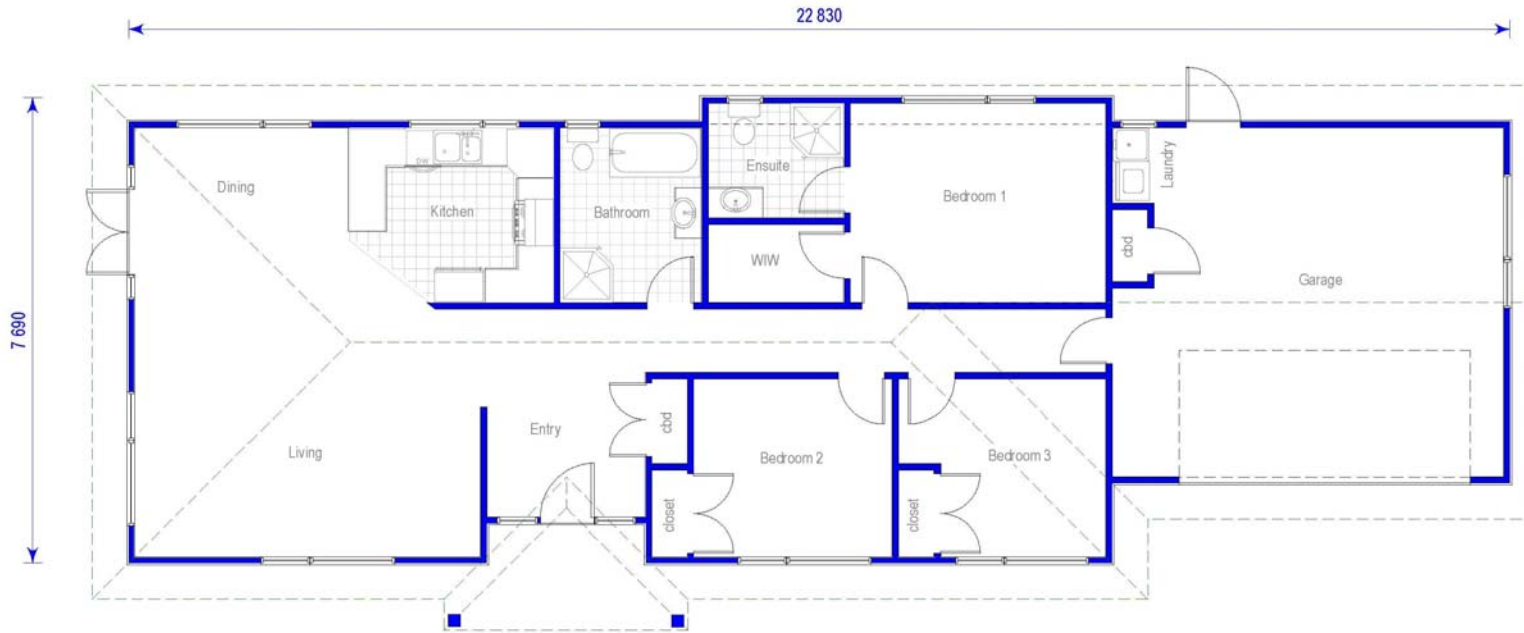

First Series

BF 162G

Area:	160m ²
Page:	1 of 1
Date:	12/07/2009