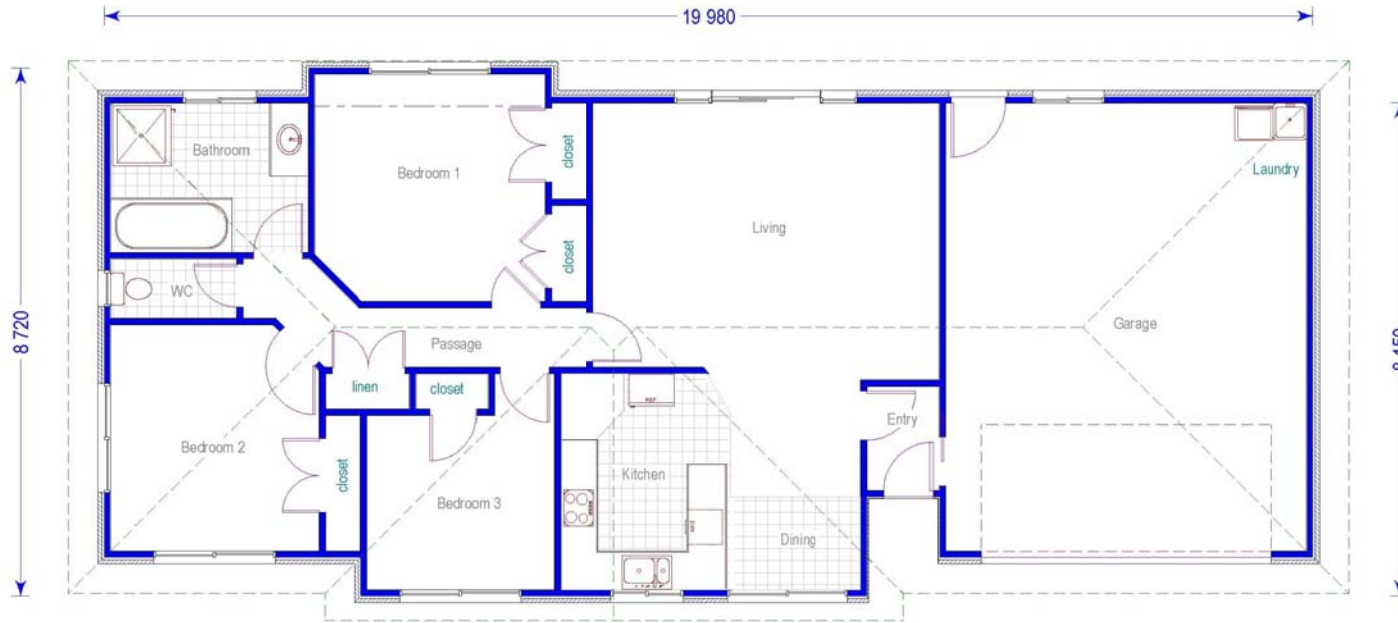

First Series

BF 165G

Area:	164m ²
Page:	1 of 1
Date:	6/07/2009