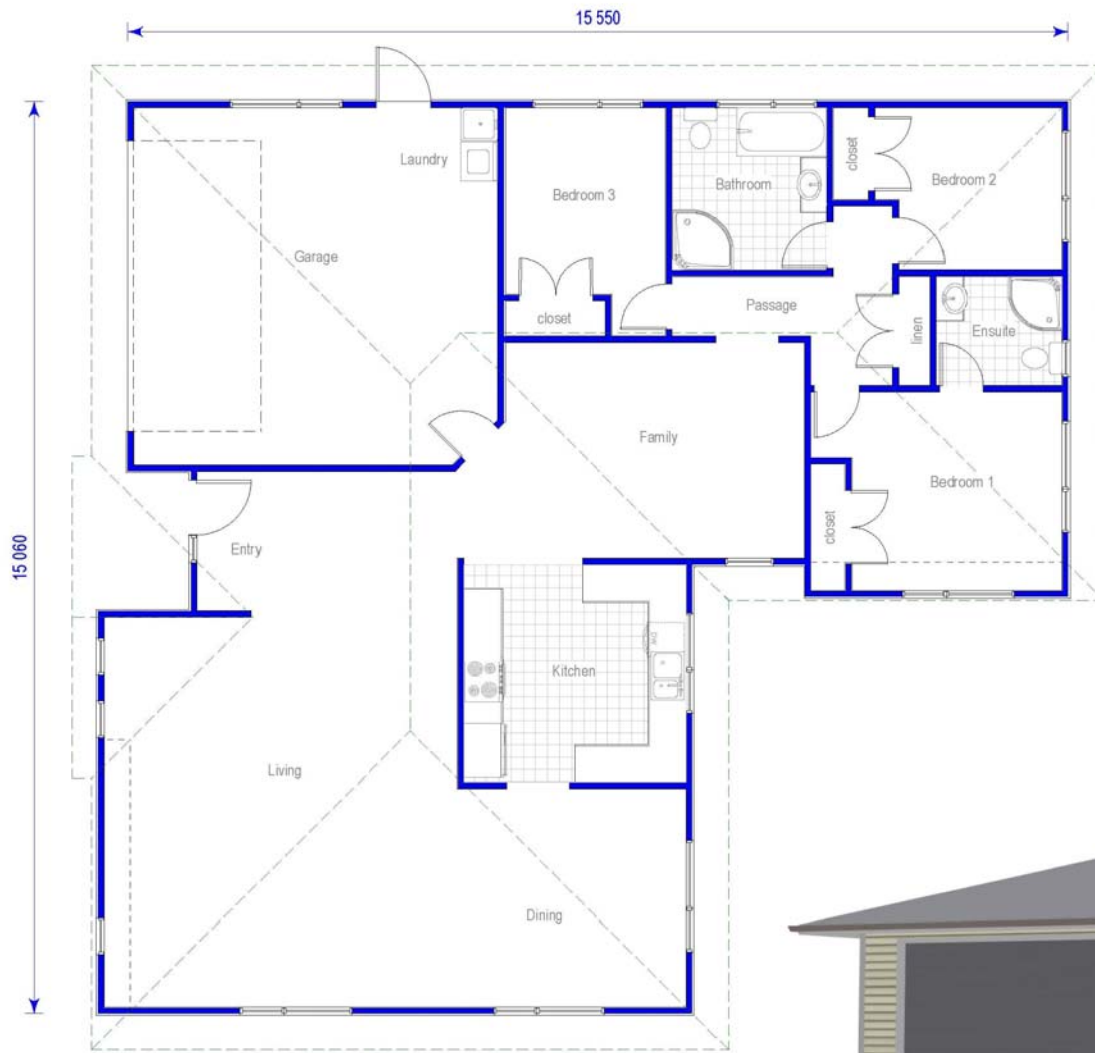

First Series

BF 192G

Area:	194m ²
Page:	1 of 1
Date:	6/07/2009