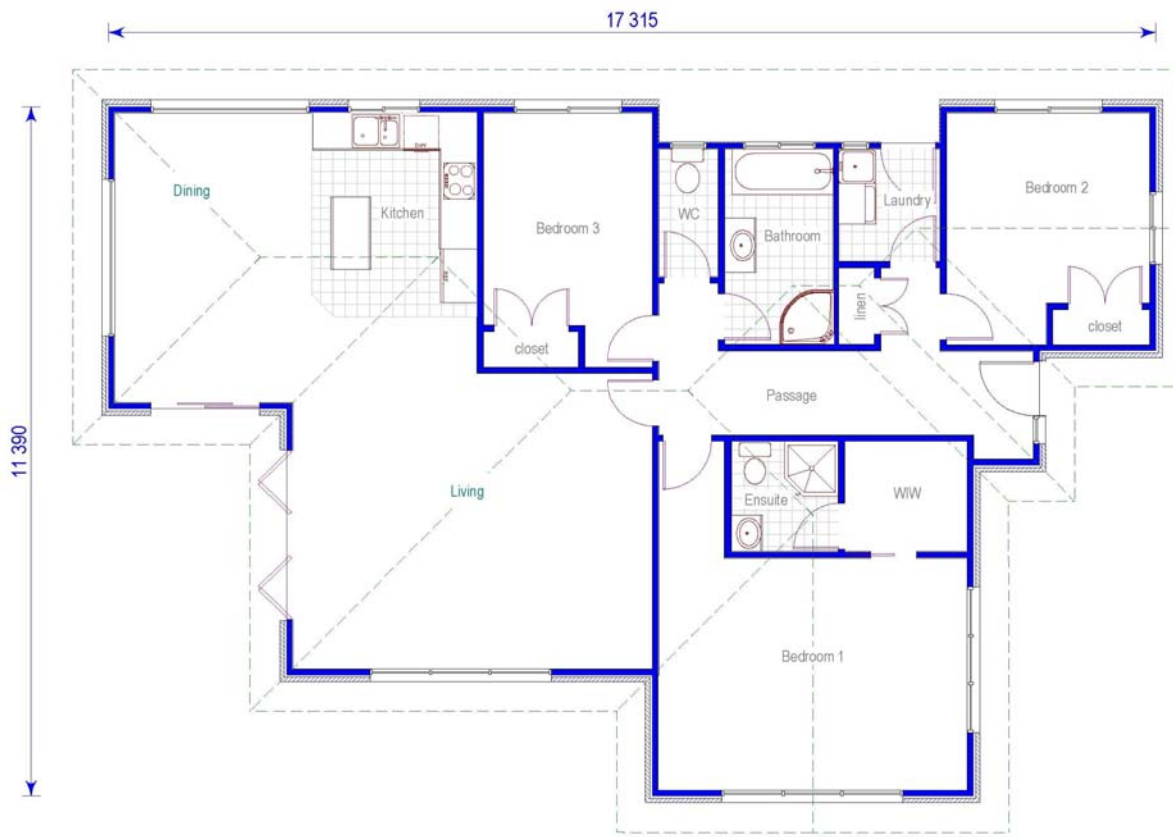

Living Series

BL 150

Area:	149m ²
Page:	1 of 1
Date:	8/07/2009