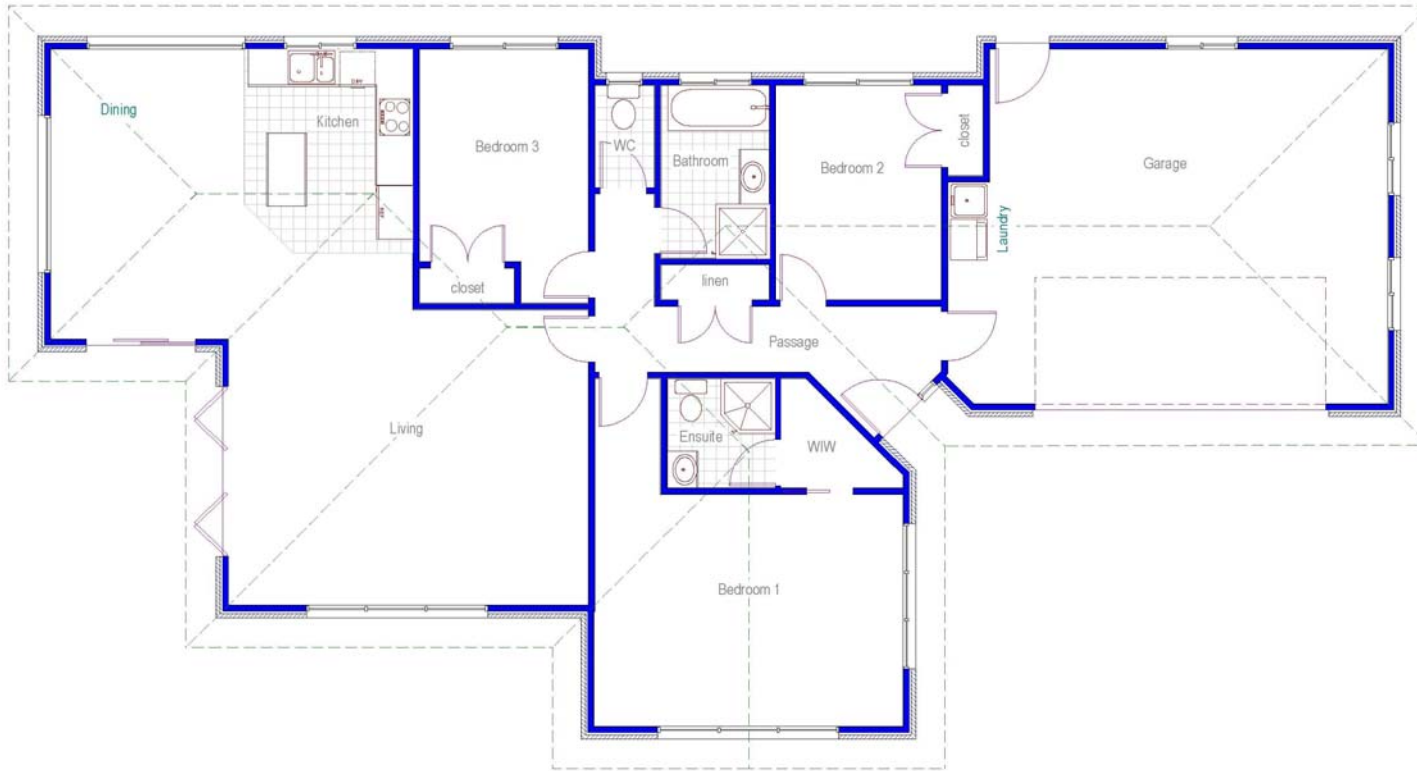

22 290

11 390

Living Series

BL 180G

Area:	183m ²
Page:	1 of 1
Date:	8/07/2009