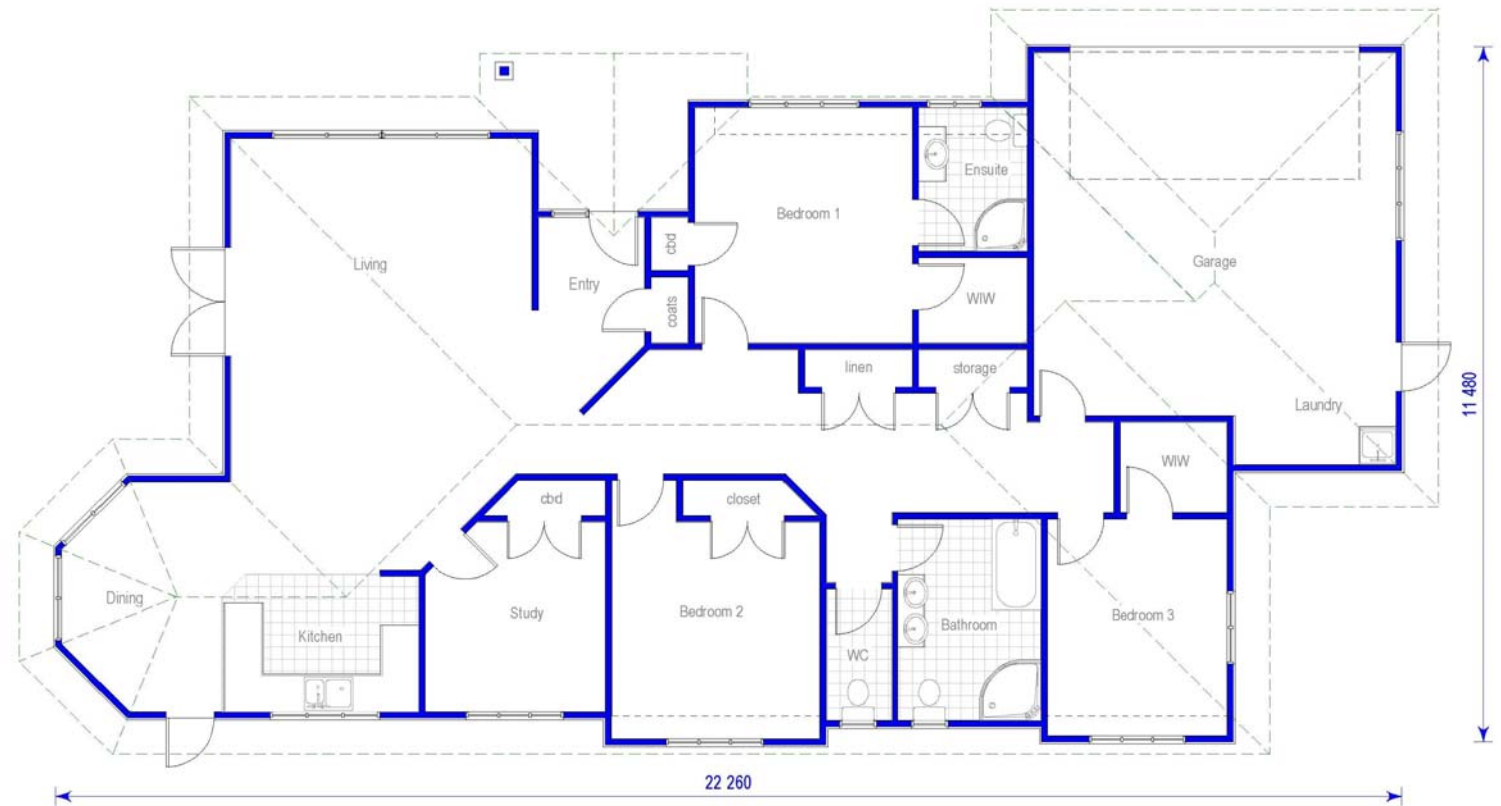

Living Series

BL 200G

Area:	200m ²
Page:	1 of 1
Date:	12/07/2009