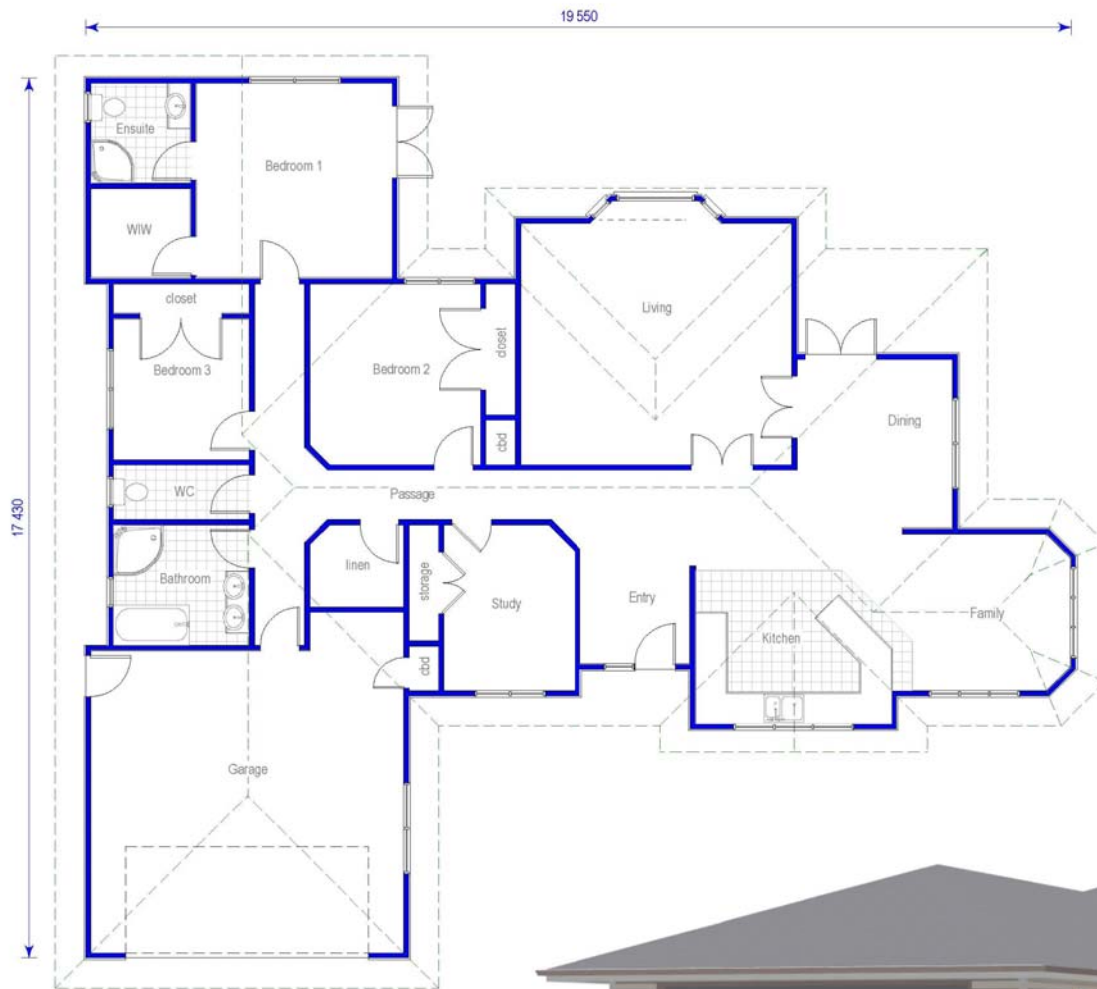

Living Series

BL 210G

Area:	210m ²
Page:	1 of 1
Date:	12/07/2009