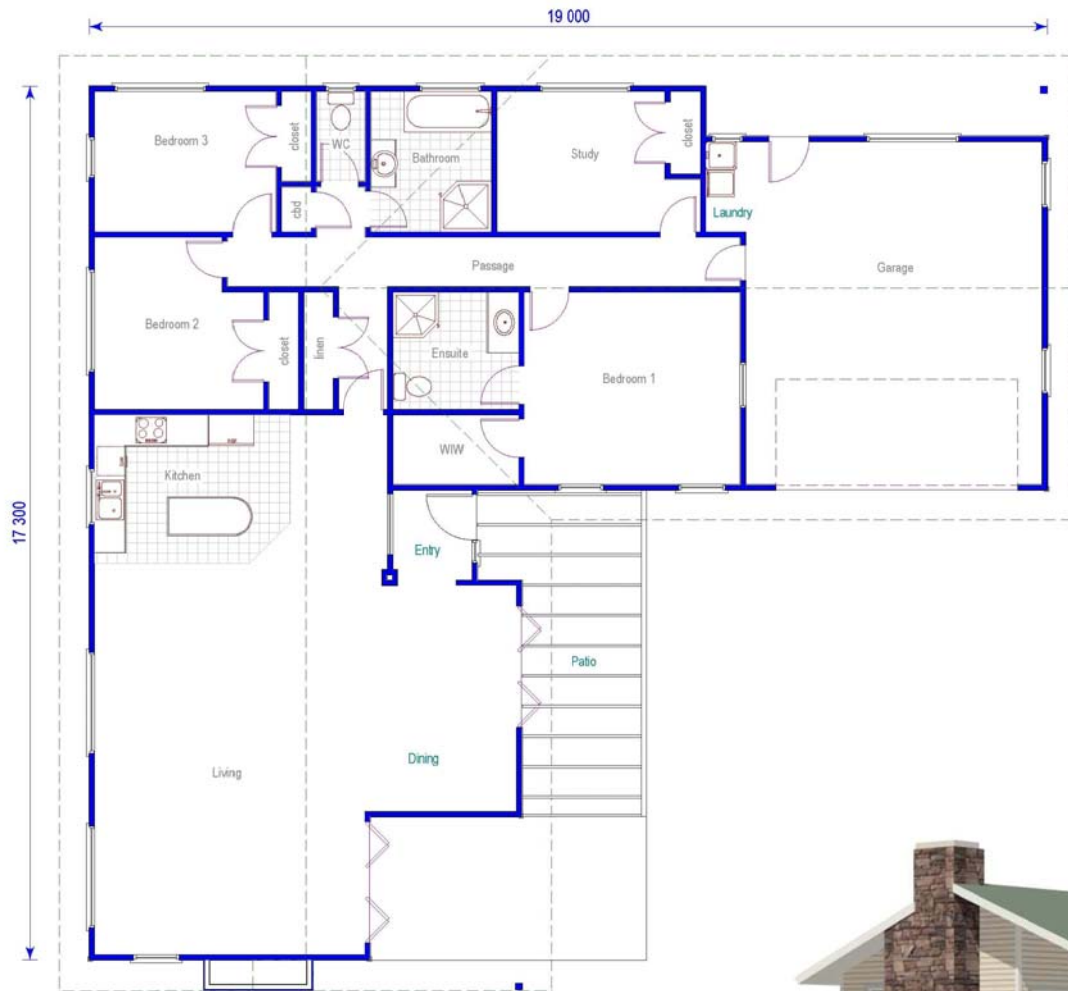

Living Series

BL 220G

Area:	217m ²
Page:	1 of 1
Date:	8/07/2009