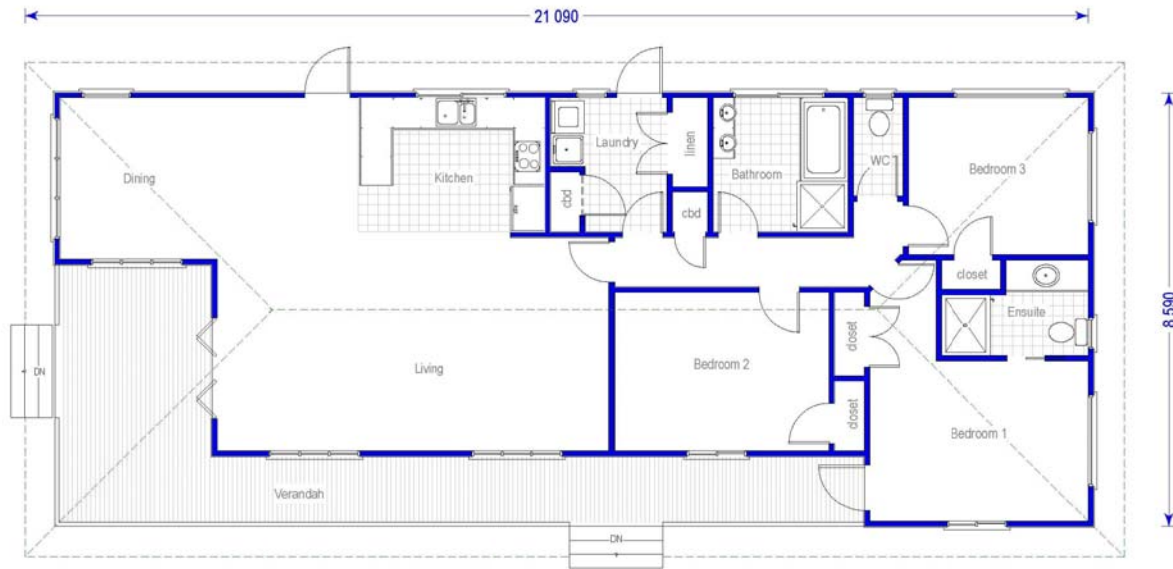

Traditional Series

BT 180

Area:	177m ²
Page:	1 of 1
Date:	16/07/2009