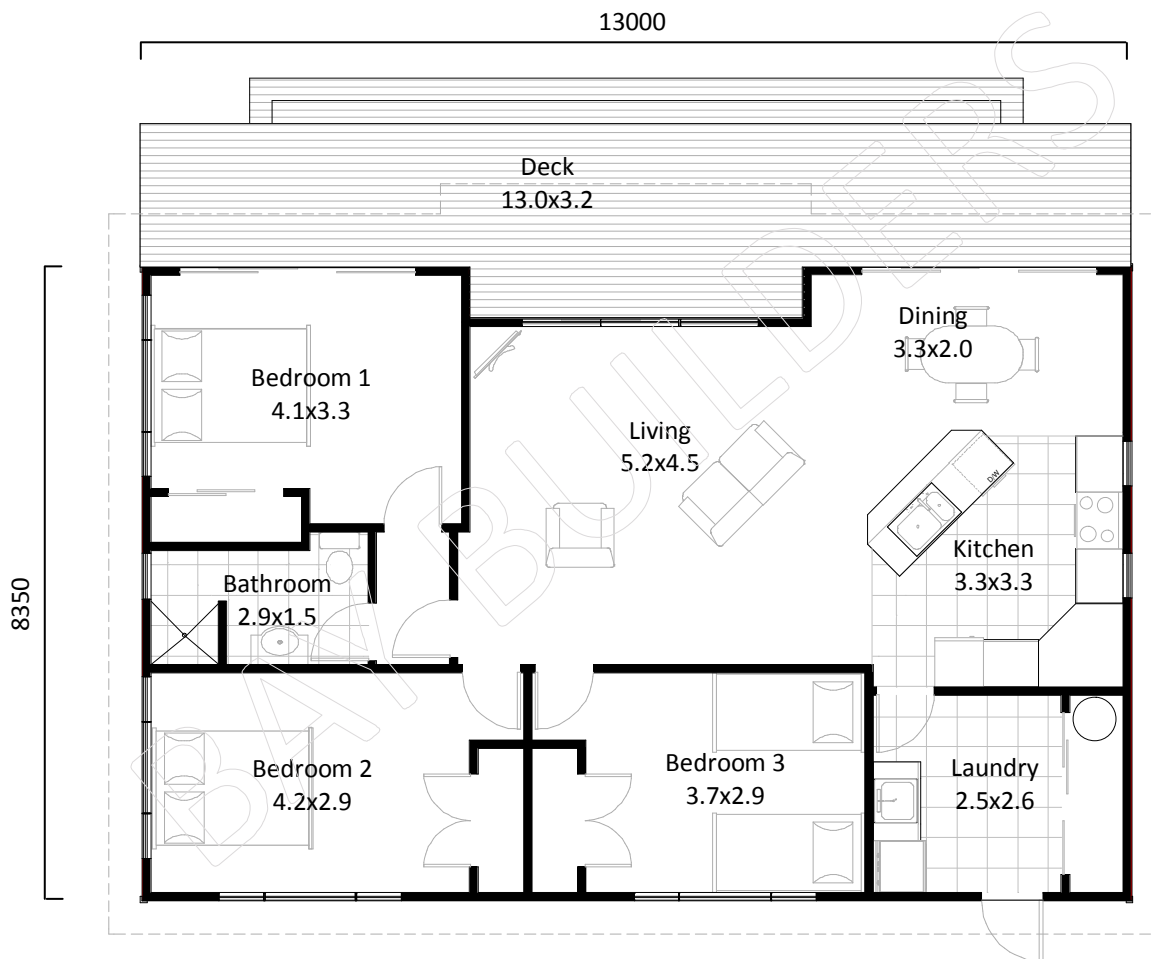

Manuka 105m²

Manuka | 3 Bedrooms | Floor Area 105m²