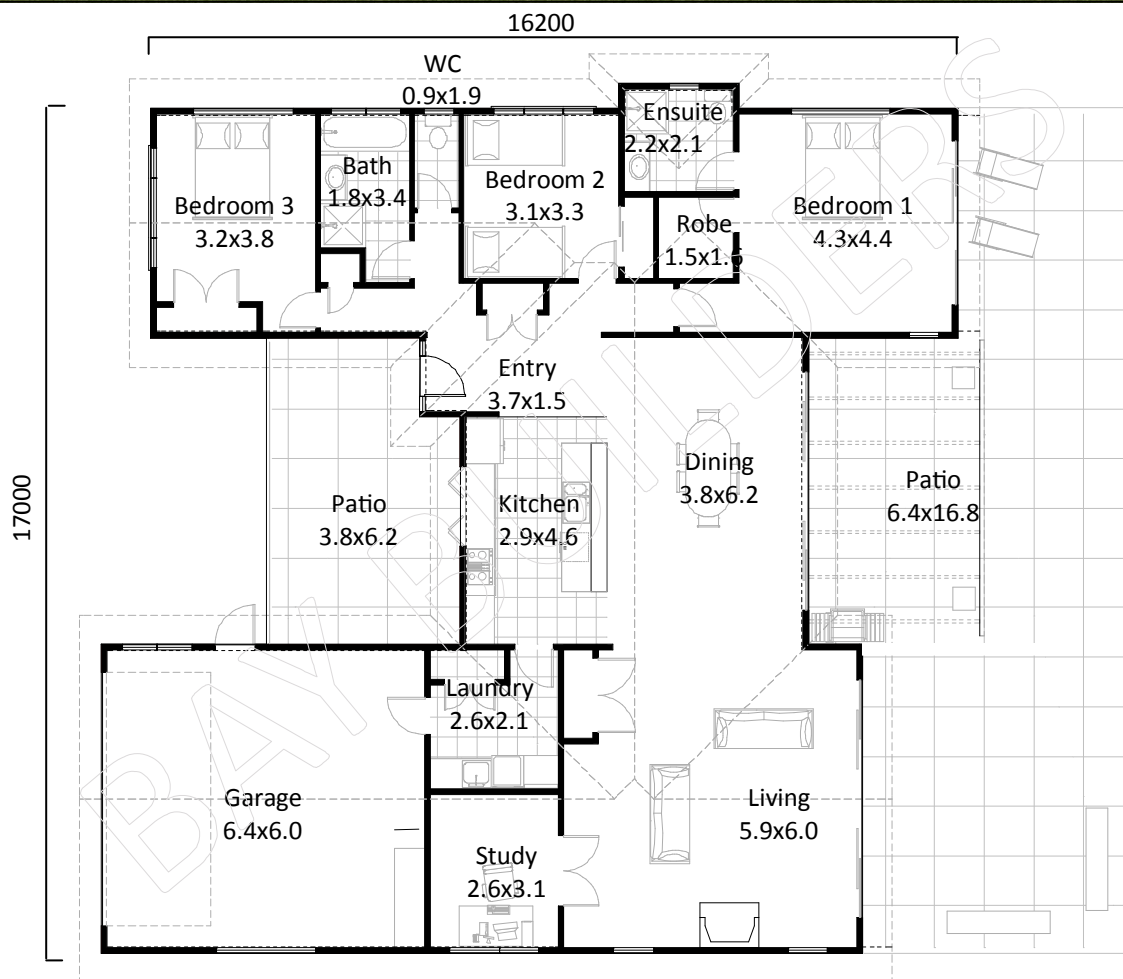

Kiwi 215m²

Kiwi | 3 Bedrooms | Floor Area 215m²