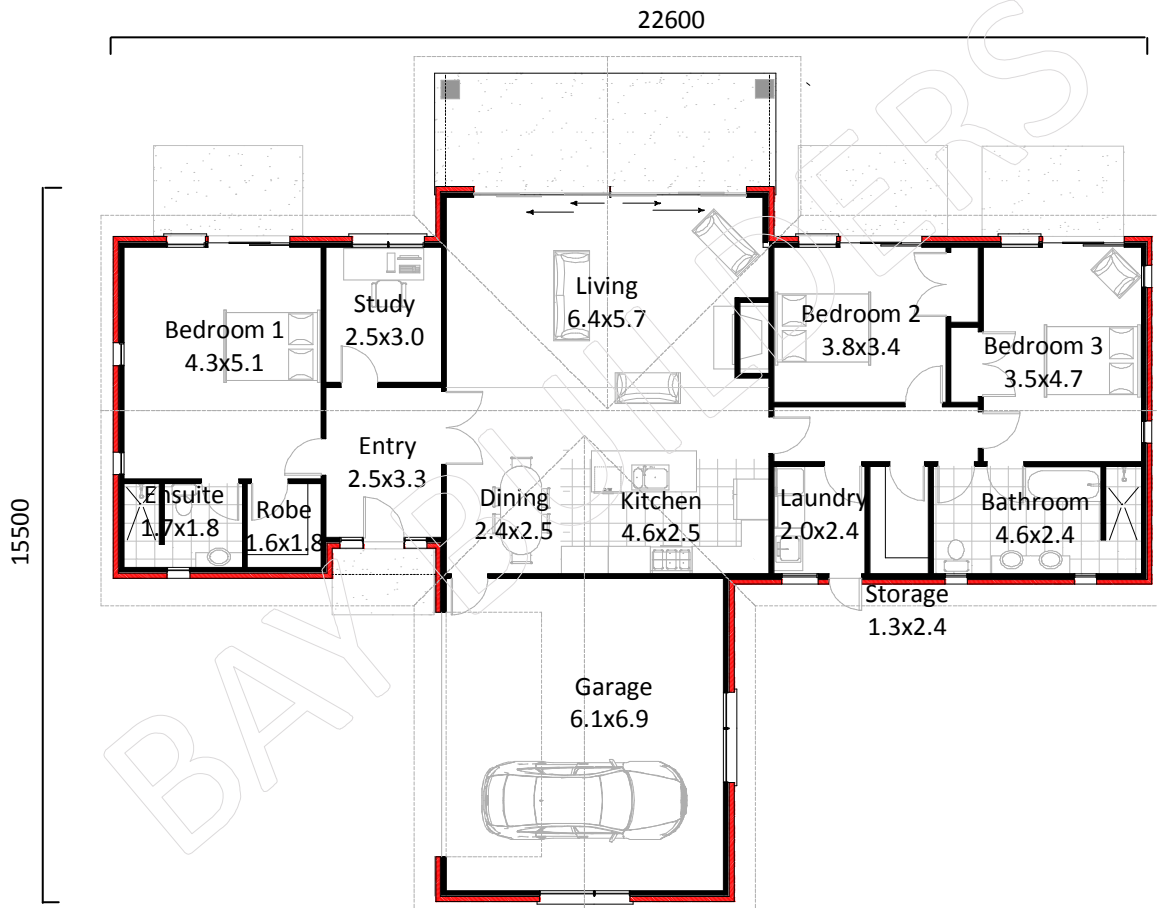

Harakeke 220m²

Harakeke | 3 Bedrooms | Floor Area 220m²