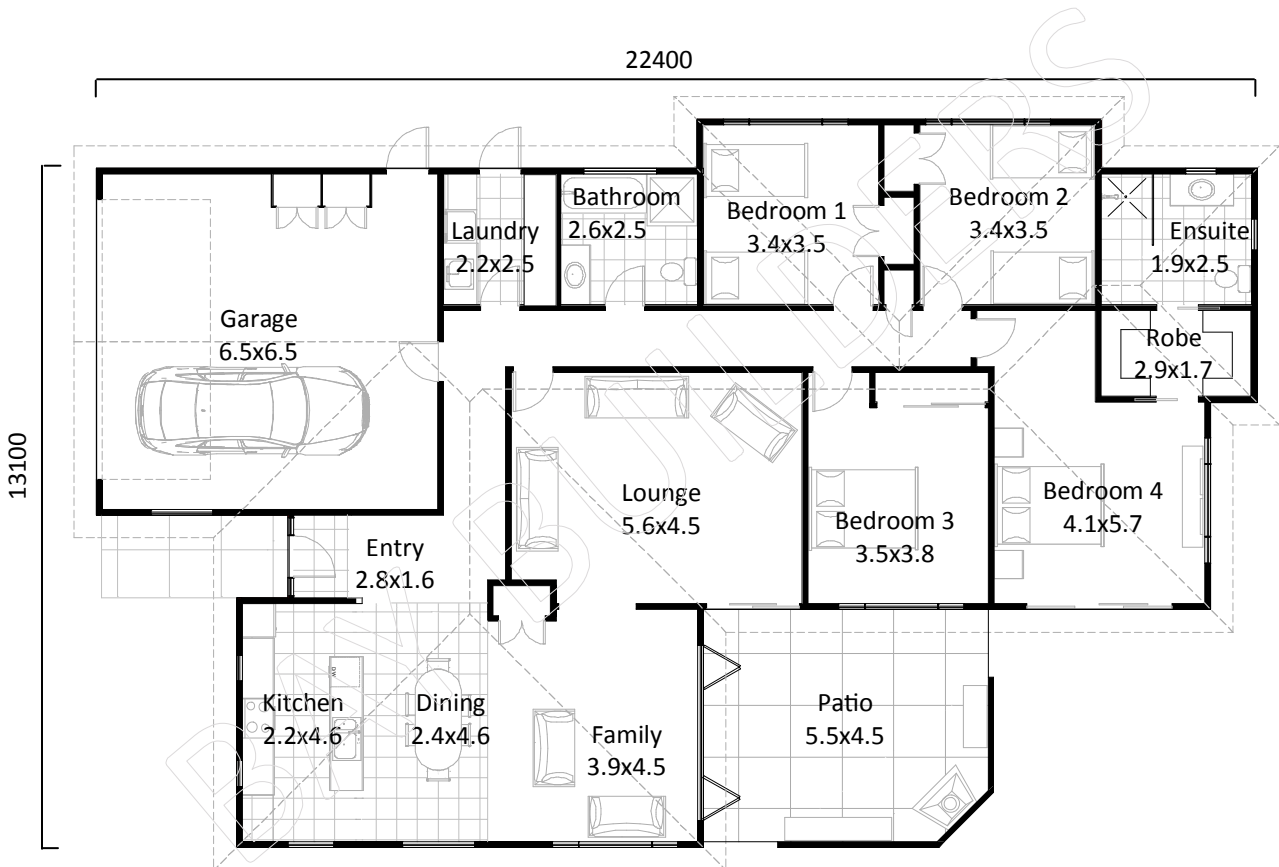

# Kereru 227m<sup>2</sup>

Kereru | 4 Bedrooms | Floor Area 227m<sup>2</sup>